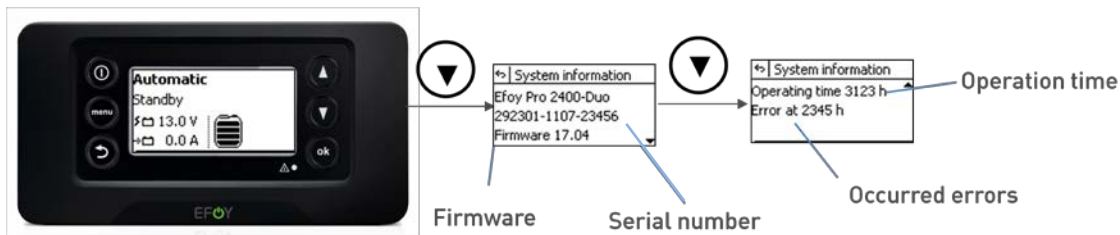

How to find out, which firmware is installed on your EFOY Pro fuel cell

The remote control displays the current status and is used to control the EFOY Pro.

EFOY Pro 800 / 800 Duo / 2400 / 2400 Duo / 12000 Duo

Press ▼ one time to obtain information on the installed firmware of your EFOY Pro fuel cell. In the third line, as shown in the image, you find the current installed firmware version.

EFOY Pro 600 / 1200 / 1600 / 2200 / 2200 XT

Press (>>) three times to obtain information on the installed firmware of your EFOY Pro fuel cell.

In the text of the second line, as shown in the image, you find the current installed firmware version.